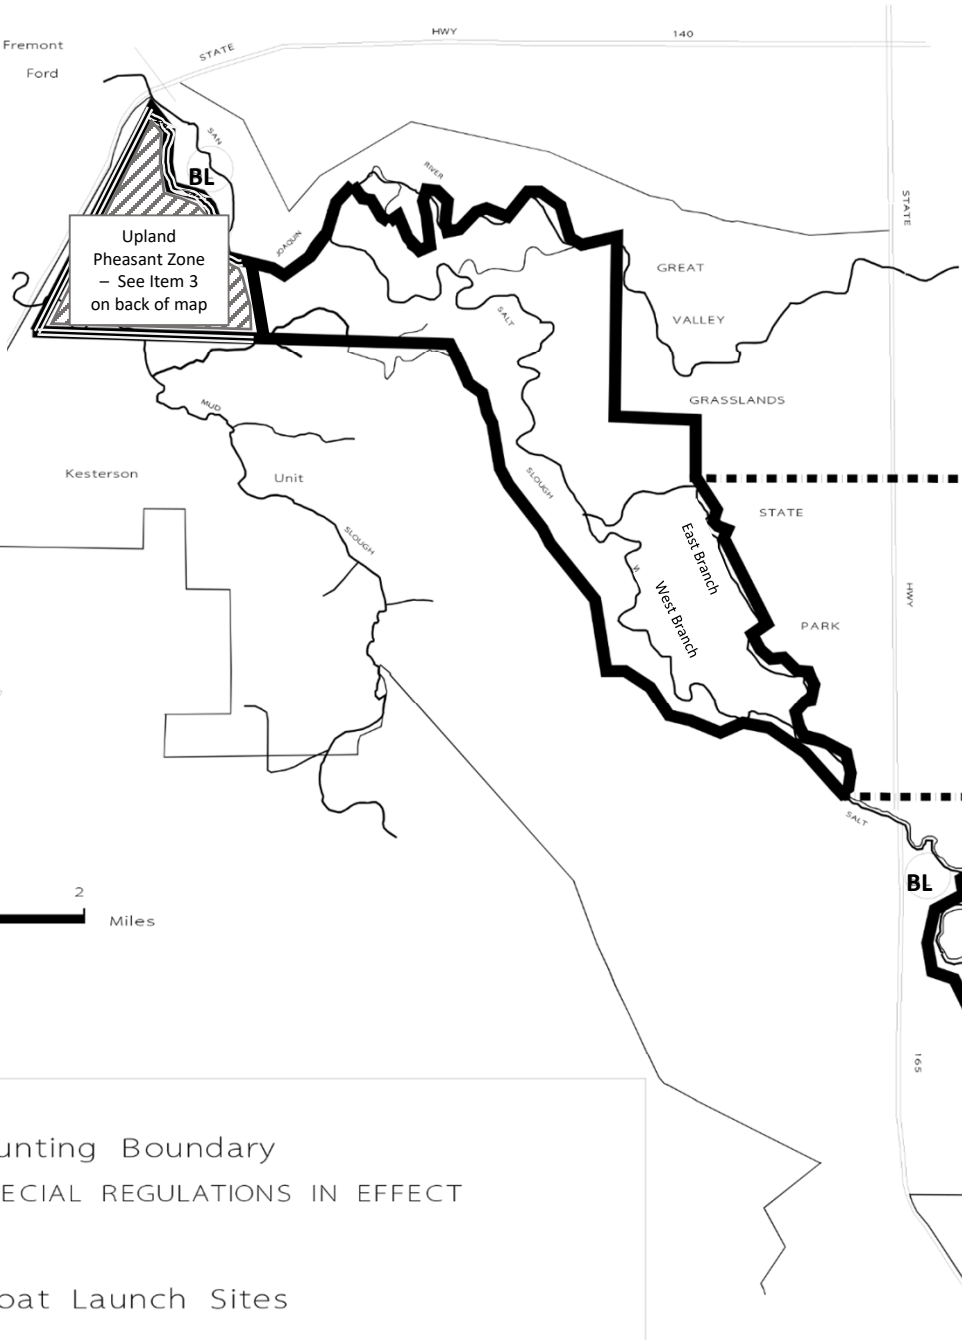

FREITAS UNIT SAN LUIS NWR

A permit from the Kesterson Check Station is required to launch at Fremont Ford boat launch to hunt the Freitas Unit on Wednesdays, Saturdays, and Sundays.

Upland Pheasant Zone
- See Item 3 on back of map

Hunting allowed only on west side of Salt Slough's east branch. Hunt boundary located at center of slough.

A permit from the Salt Slough Check Station is required to launch at the South Freitas boat launch on Wednesdays, Saturdays, and Sundays.

— Hunting Boundary
SPECIAL REGULATIONS IN EFFECT

BL Boat Launch Sites