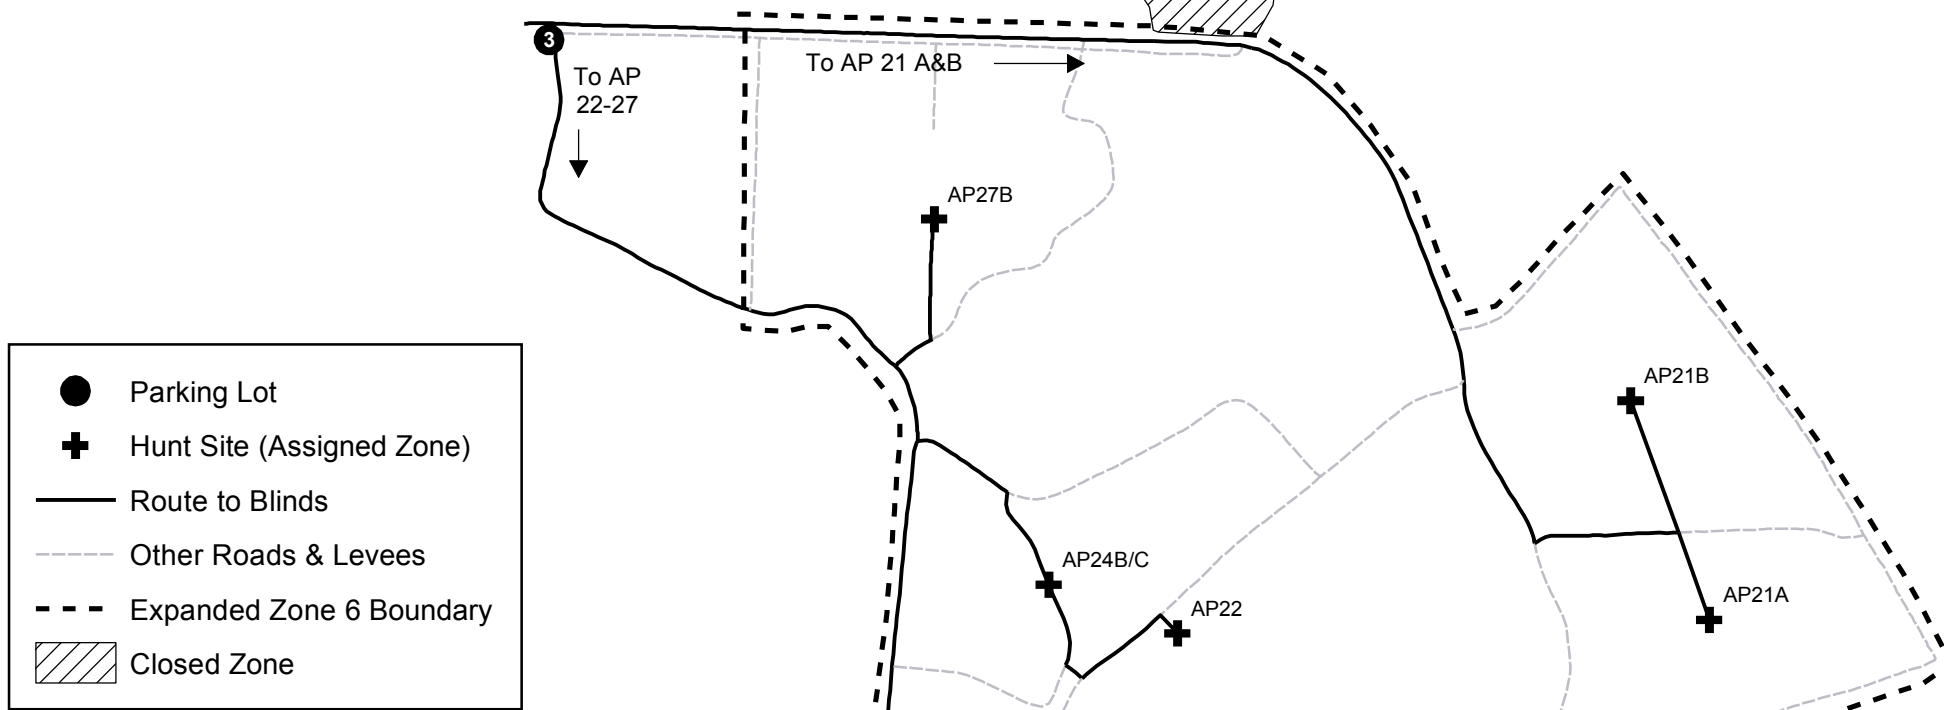

Los Banos Wildlife Area Expanded Zone 6 Assigned Ponds

ONLY PERSONS WITH ZONE 6 PERMITS ARE ALLOWED TO ENTER ZONE 6.

1. Hunt Sites assigned first come, first serve.
2. Hunters to remain at their assigned ponds except to retrieve downed birds or going to or from parking lots.
3. Hunters with assigned pond numbers are restricted to hunting their assigned pond only. To hunt other areas, permit must be changed through the check station.