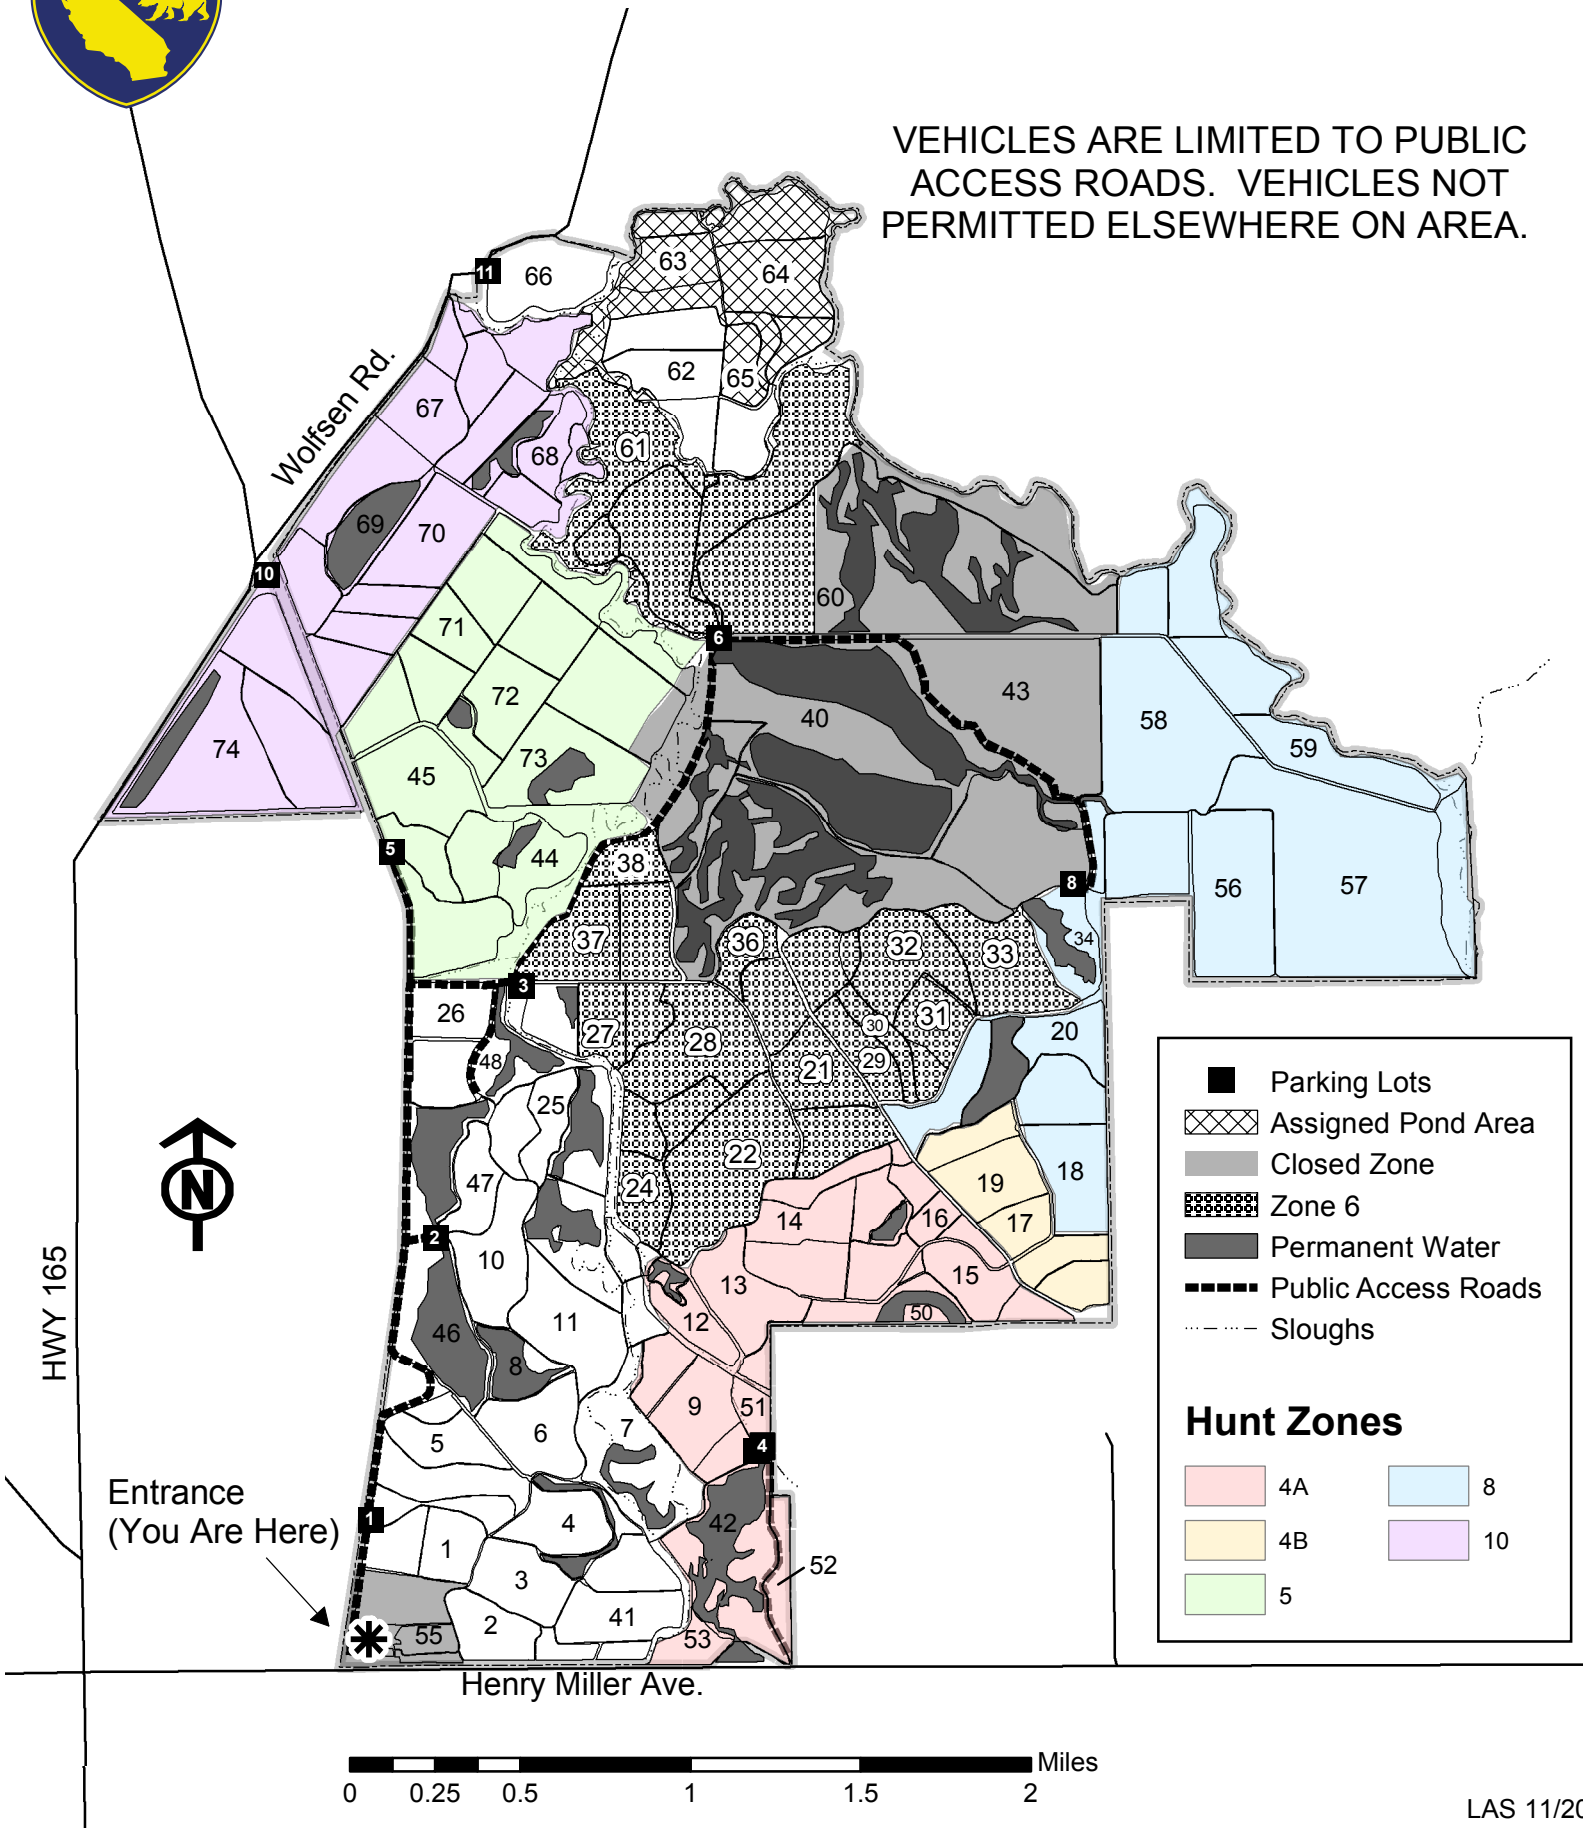

Los Banos Wildlife Area

VEHICLES ARE LIMITED TO PUBLIC ACCESS ROADS. VEHICLES NOT PERMITTED ELSEWHERE ON AREA.

Legend

- Parking Lots
- ▨ Assigned Pond Area
- Closed Zone
- ▨ Zone 6
- Permanent Water
- Public Access Roads
- Sloughs

Hunt Zones

| | |
|------|------|
| ■ 4A | ■ 8 |
| ■ 4B | ■ 10 |
| ■ 5 | |