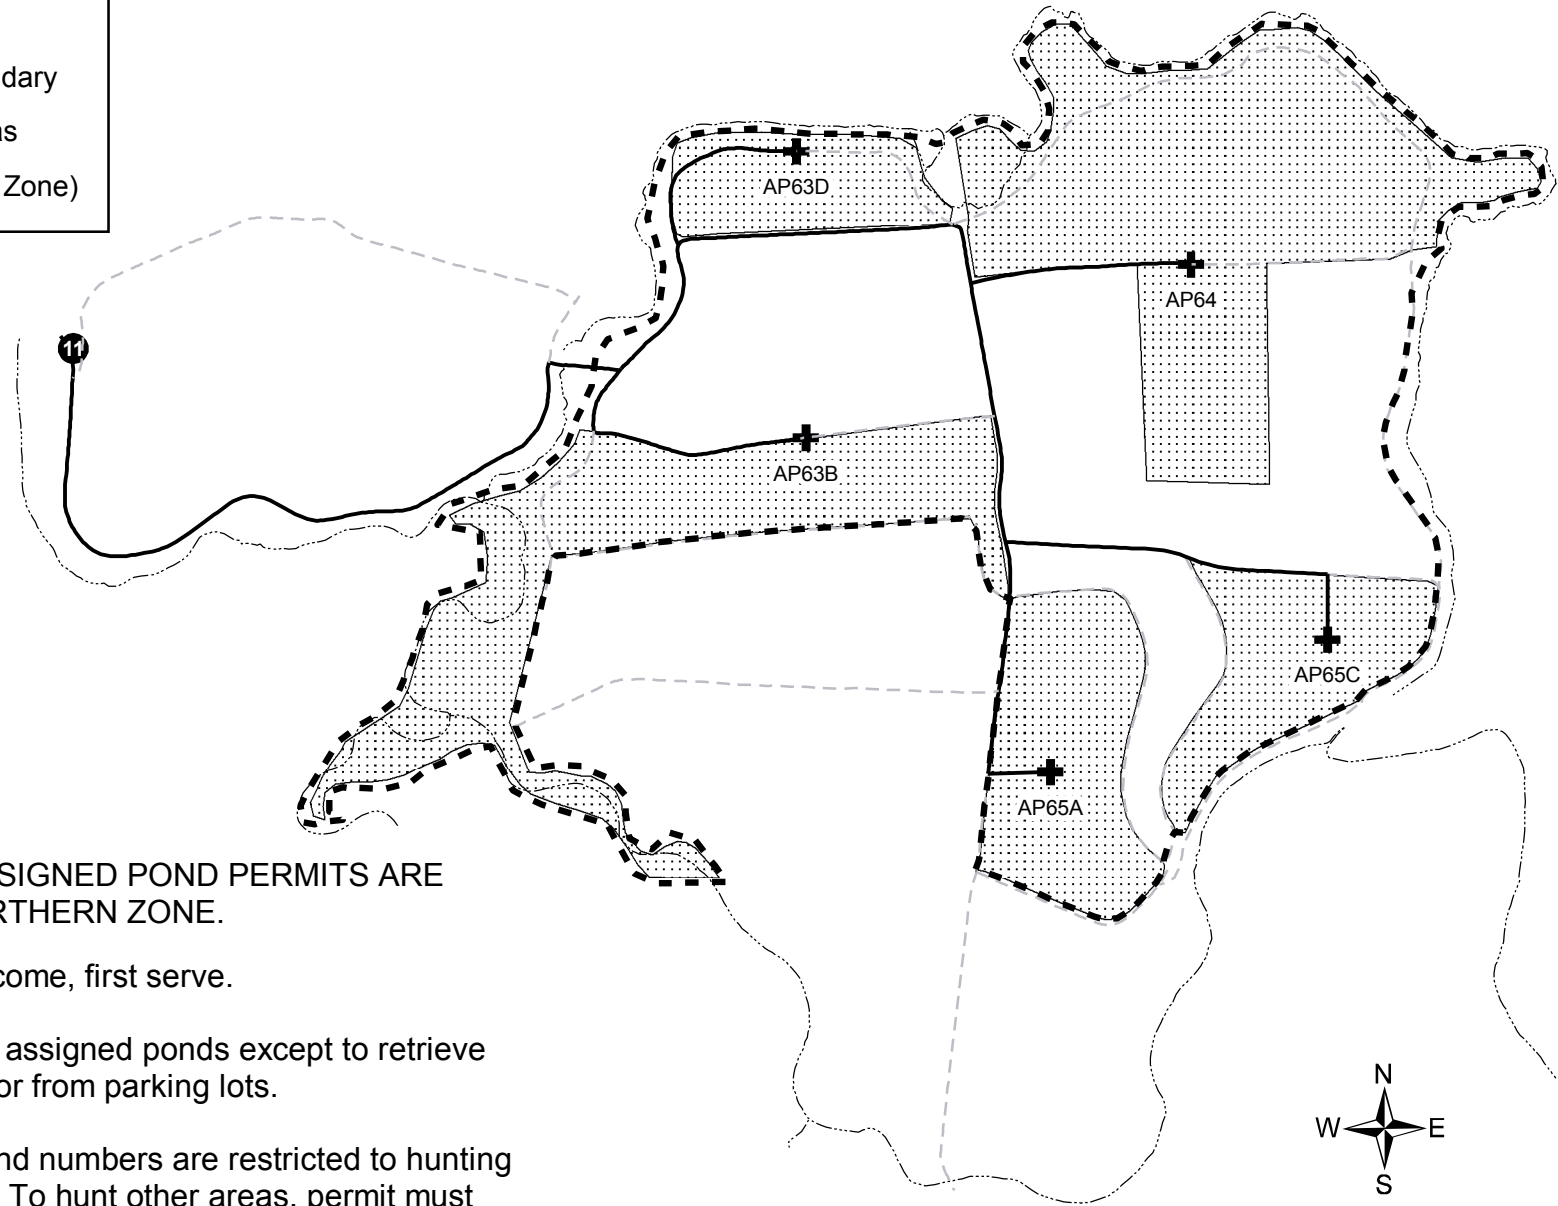

# Los Banos Wildlife Area Northern Zone Assigned Ponds

ONLY PERSONS WITH ASSIGNED POND PERMITS ARE ALLOWED TO ENTER NORTHERN ZONE.

1. Hunt Sites assigned first come, first serve.
2. Hunters to remain at their assigned ponds except to retrieve downed birds or going to or from parking lots.
3. Hunters with assigned pond numbers are restricted to hunting their assigned pond only. To hunt other areas, permit must be changed through the check station.