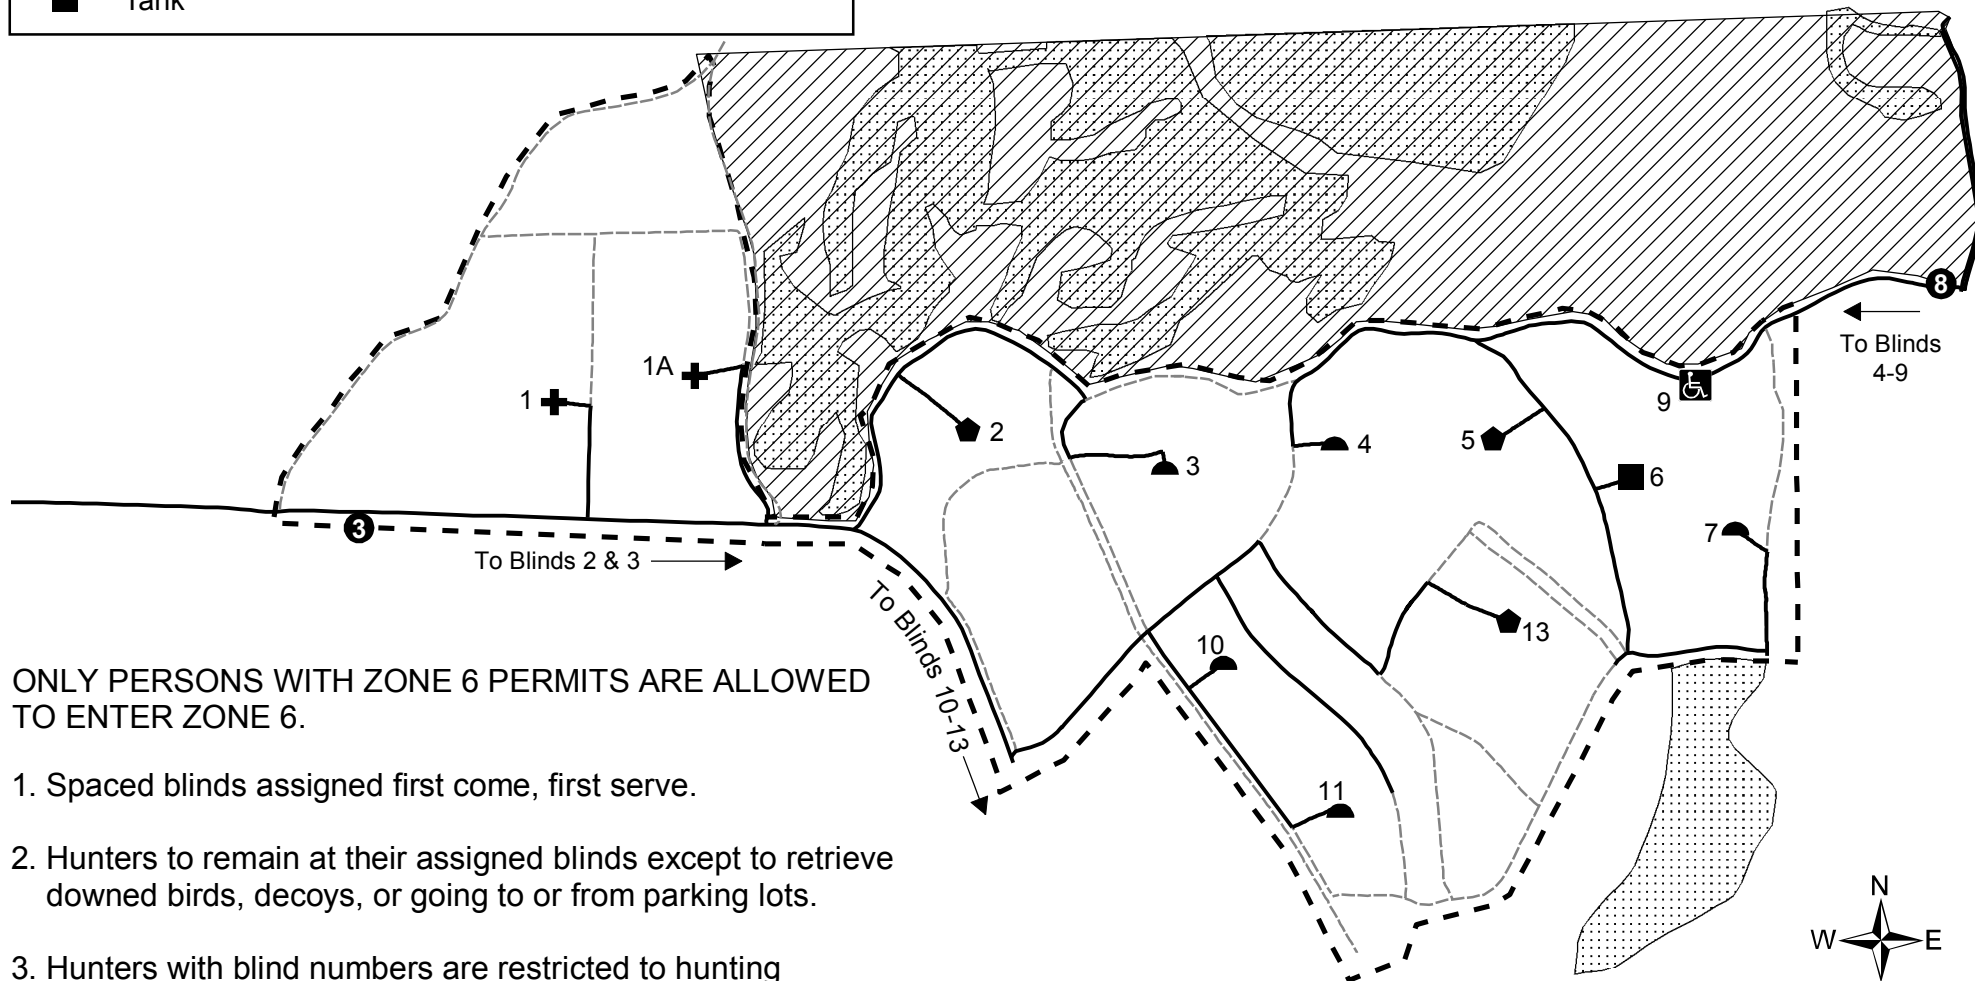

# Los Banos Wildlife Area Zone 6 Blinds 1 - 13

● Parking Lots	- - - Zone 6 Boundary
— Route to Blinds	▨ Closed Zone
- - - Other Roads & Levees	▤ Semi-permanent Water

**Blinds**

♿ Mobility Impaired Accessible Platform	◆ Platform
⊕ Hunt Site (Assigned Zone)	▲ Dirt Mound
■ Tank	

ONLY PERSONS WITH ZONE 6 PERMITS ARE ALLOWED TO ENTER ZONE 6.

1. Spaced blinds assigned first come, first serve.
2. Hunters to remain at their assigned blinds except to retrieve downed birds, decoys, or going to or from parking lots.
3. Hunters with blind numbers are restricted to hunting their assigned blind only. To hunt other areas, permit must be changed through the check station.