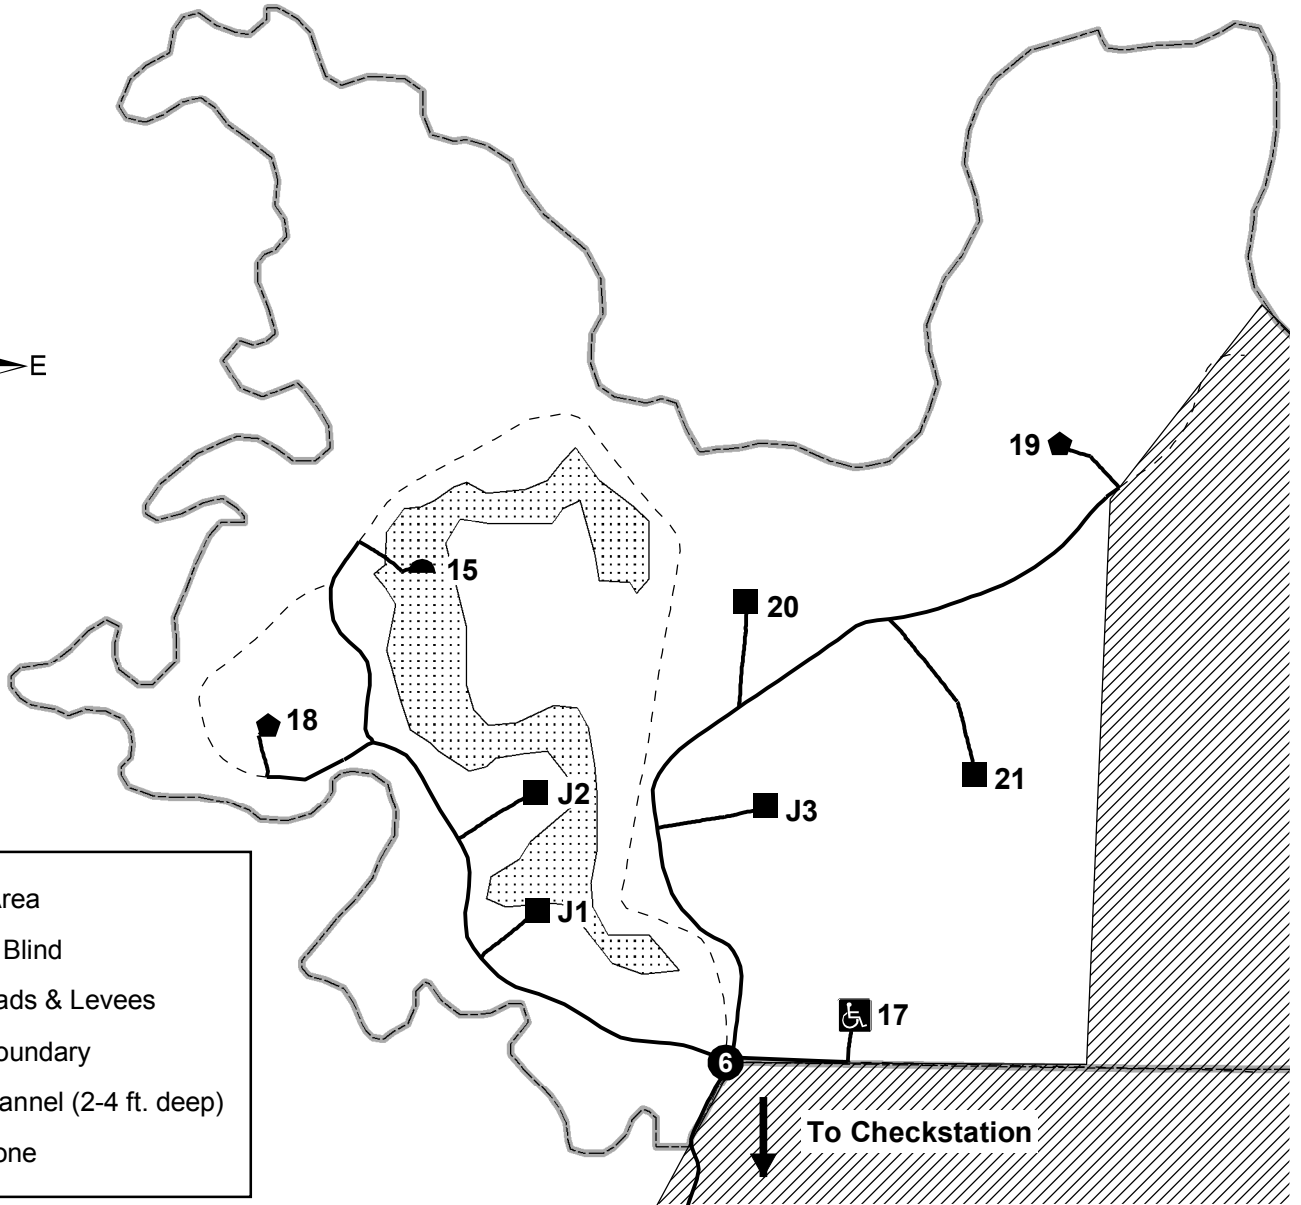

# Los Banos Wildlife Area

## Zone 6 Blinds 15 - 21, J1 - J3

	Parking Area
	Route To Blind
	Other Roads & Levees
	Zone 6 Boundary
	Water Channel (2-4 ft. deep)
	Closed Zone

**ONLY PERSONS WITH ZONE 6 PERMITS ARE ALLOWED TO ENTER ZONE 6.**

1. Spaced blinds assigned first come, first serve.
2. Hunters to remain at their assigned blinds except to retrieve downed birds, decoys, or going to or from parking lots.
3. Hunters with blind numbers are restricted to hunting their assigned blind only. To hunt other areas, permit must be changed through the check station.