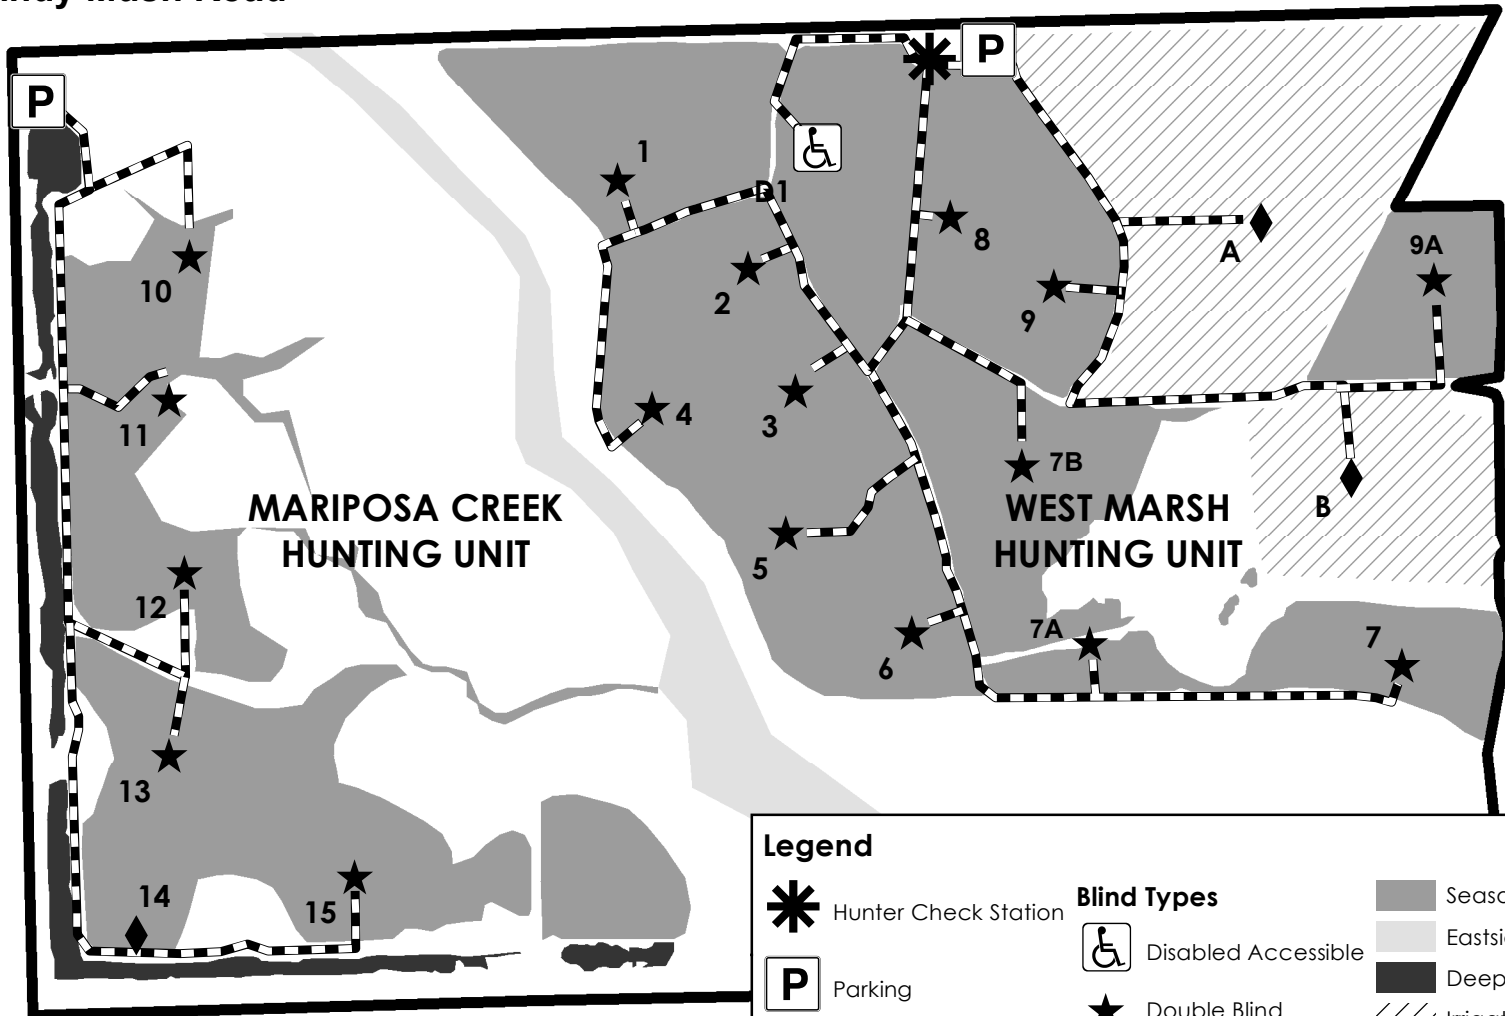

MERCED NATIONAL WILDLIFE REFUGE HUNT MAP

Sandy Mush Road

HUNTER CHECK STATION

CLOSED ZONE

Legend

Hunter Check Station	Blind Types	Seasonal Wetland
Parking	Disabled Accessible	Eastside Bypass Channel
Hunter Trail	Double Blind	Deep Water
	Triple Blind	Irrigated Pasture
		Hunting Zone