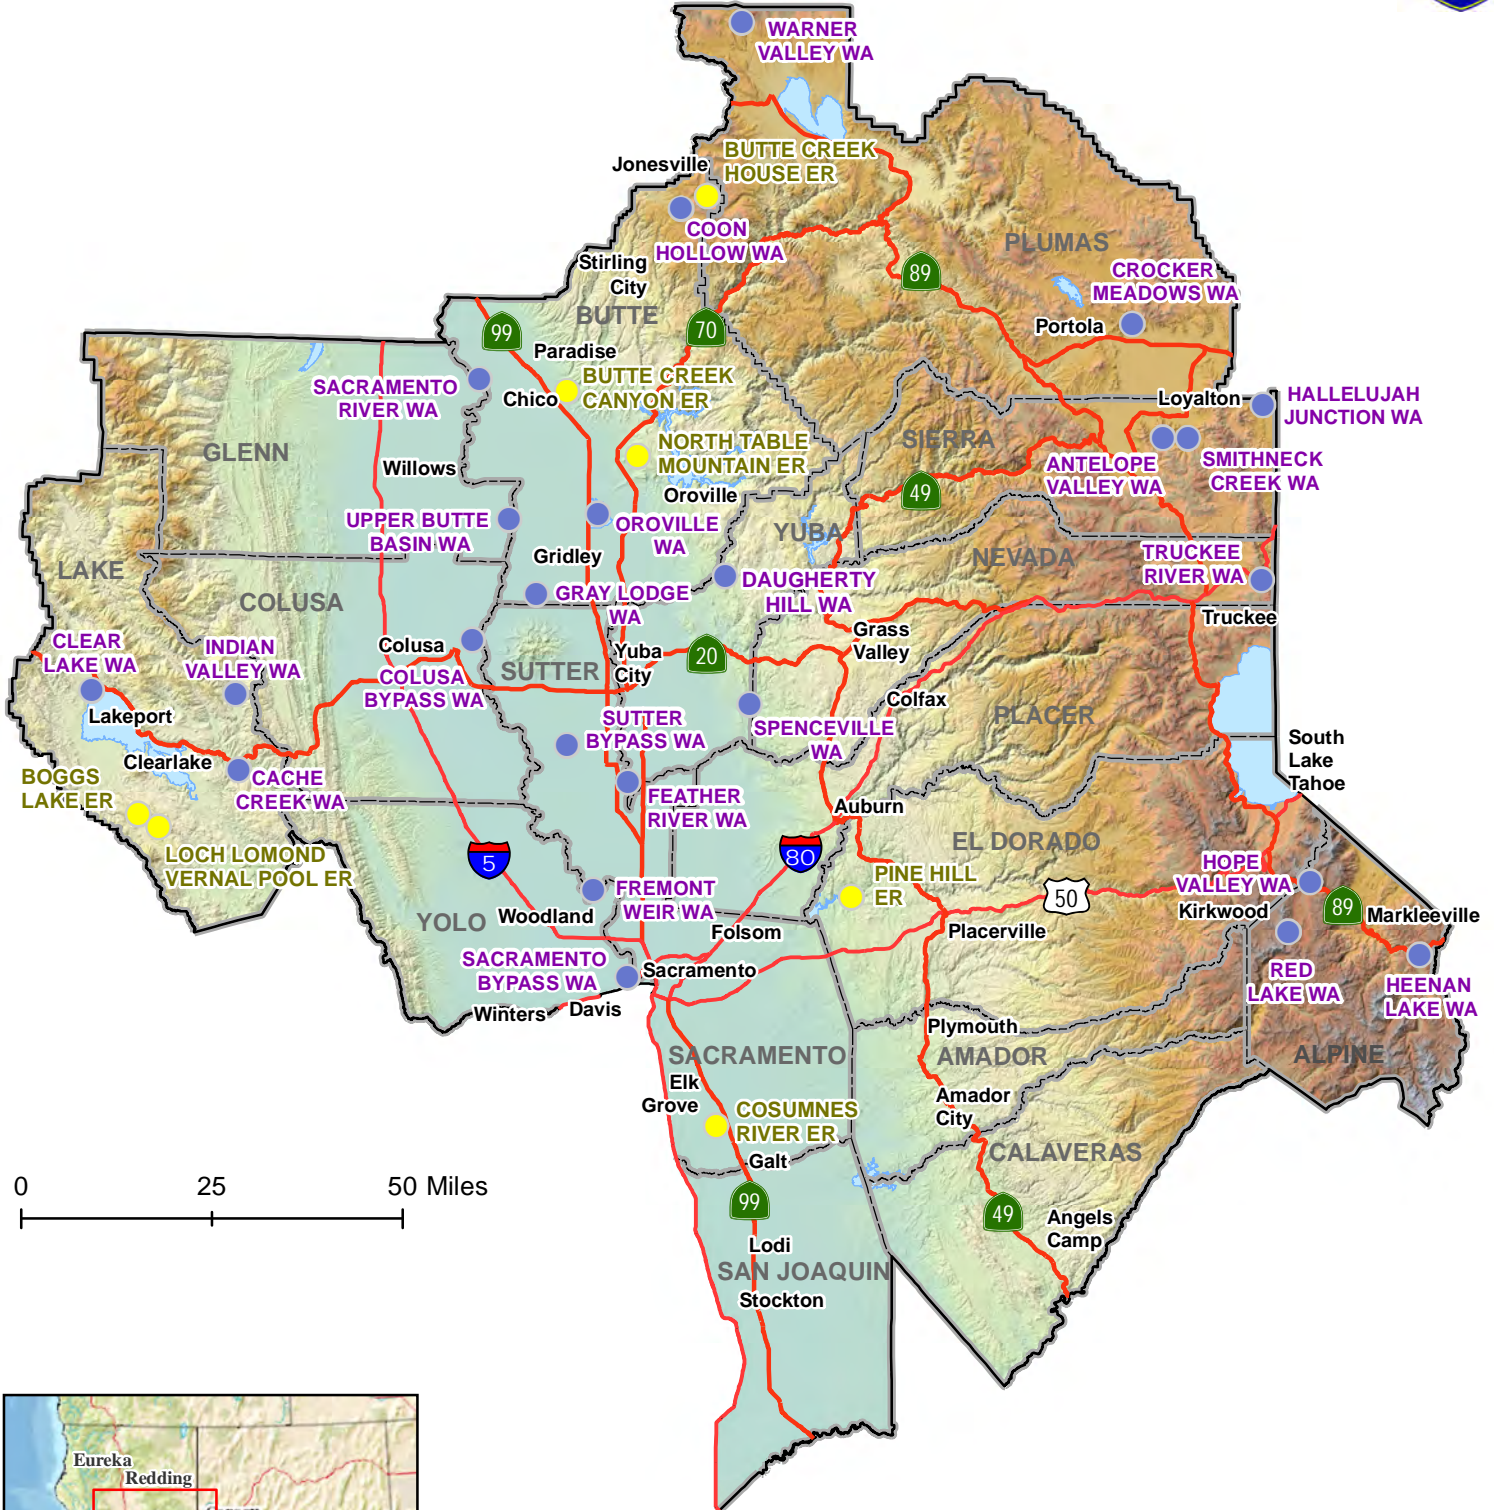

California Department of Fish and Wildlife North Central Region Wildlife Areas & Ecological Reserves

For more information about the individual properties, please see "Places to Visit" on the web site at:
<https://www.wildlife.ca.gov/Lands/Places-to-Visit>

North Central Region

Main Office
 1701 Nimbus Road
 Rancho Cordova, CA 95670
 Information: (916) 358-2900