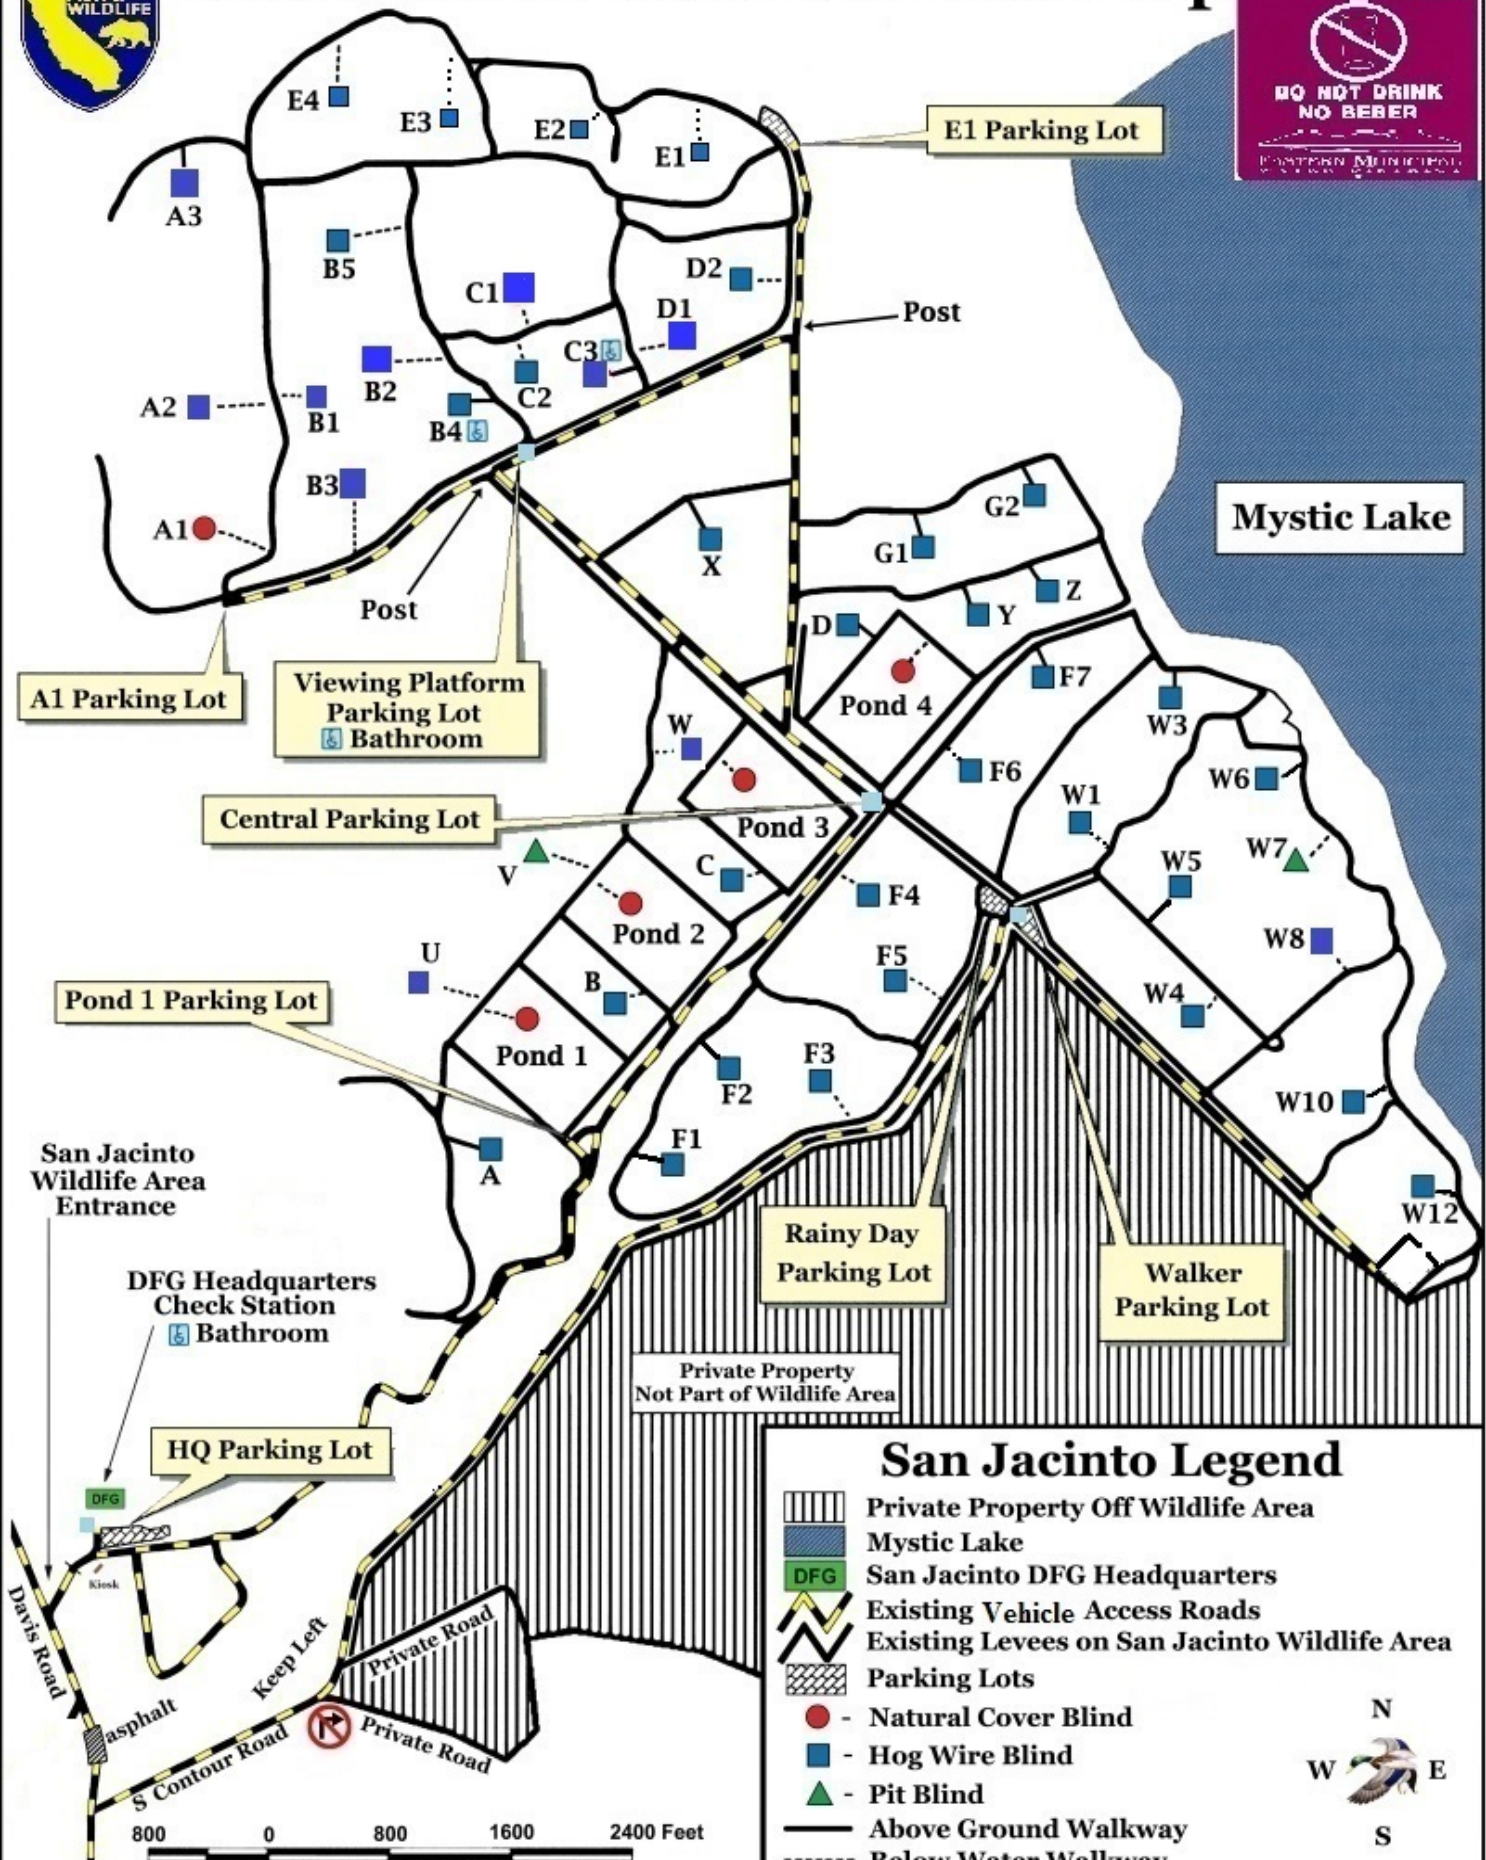

San Jacinto Wildlife Area Map

Mystic Lake

San Jacinto Legend

- Private Property Off Wildlife Area
- Mystic Lake
- San Jacinto DFG Headquarters
- Existing Vehicle Access Roads
- Existing Levees on San Jacinto Wildlife Area
- Parking Lots
- Natural Cover Blind
- Hog Wire Blind
- Pit Blind
- Above Ground Walkway
- Below Water Walkway

N
W E
S

800 0 800 1600 2400 Feet

San Jacinto Wildlife Area uses reclaimed water

R6 12/2016