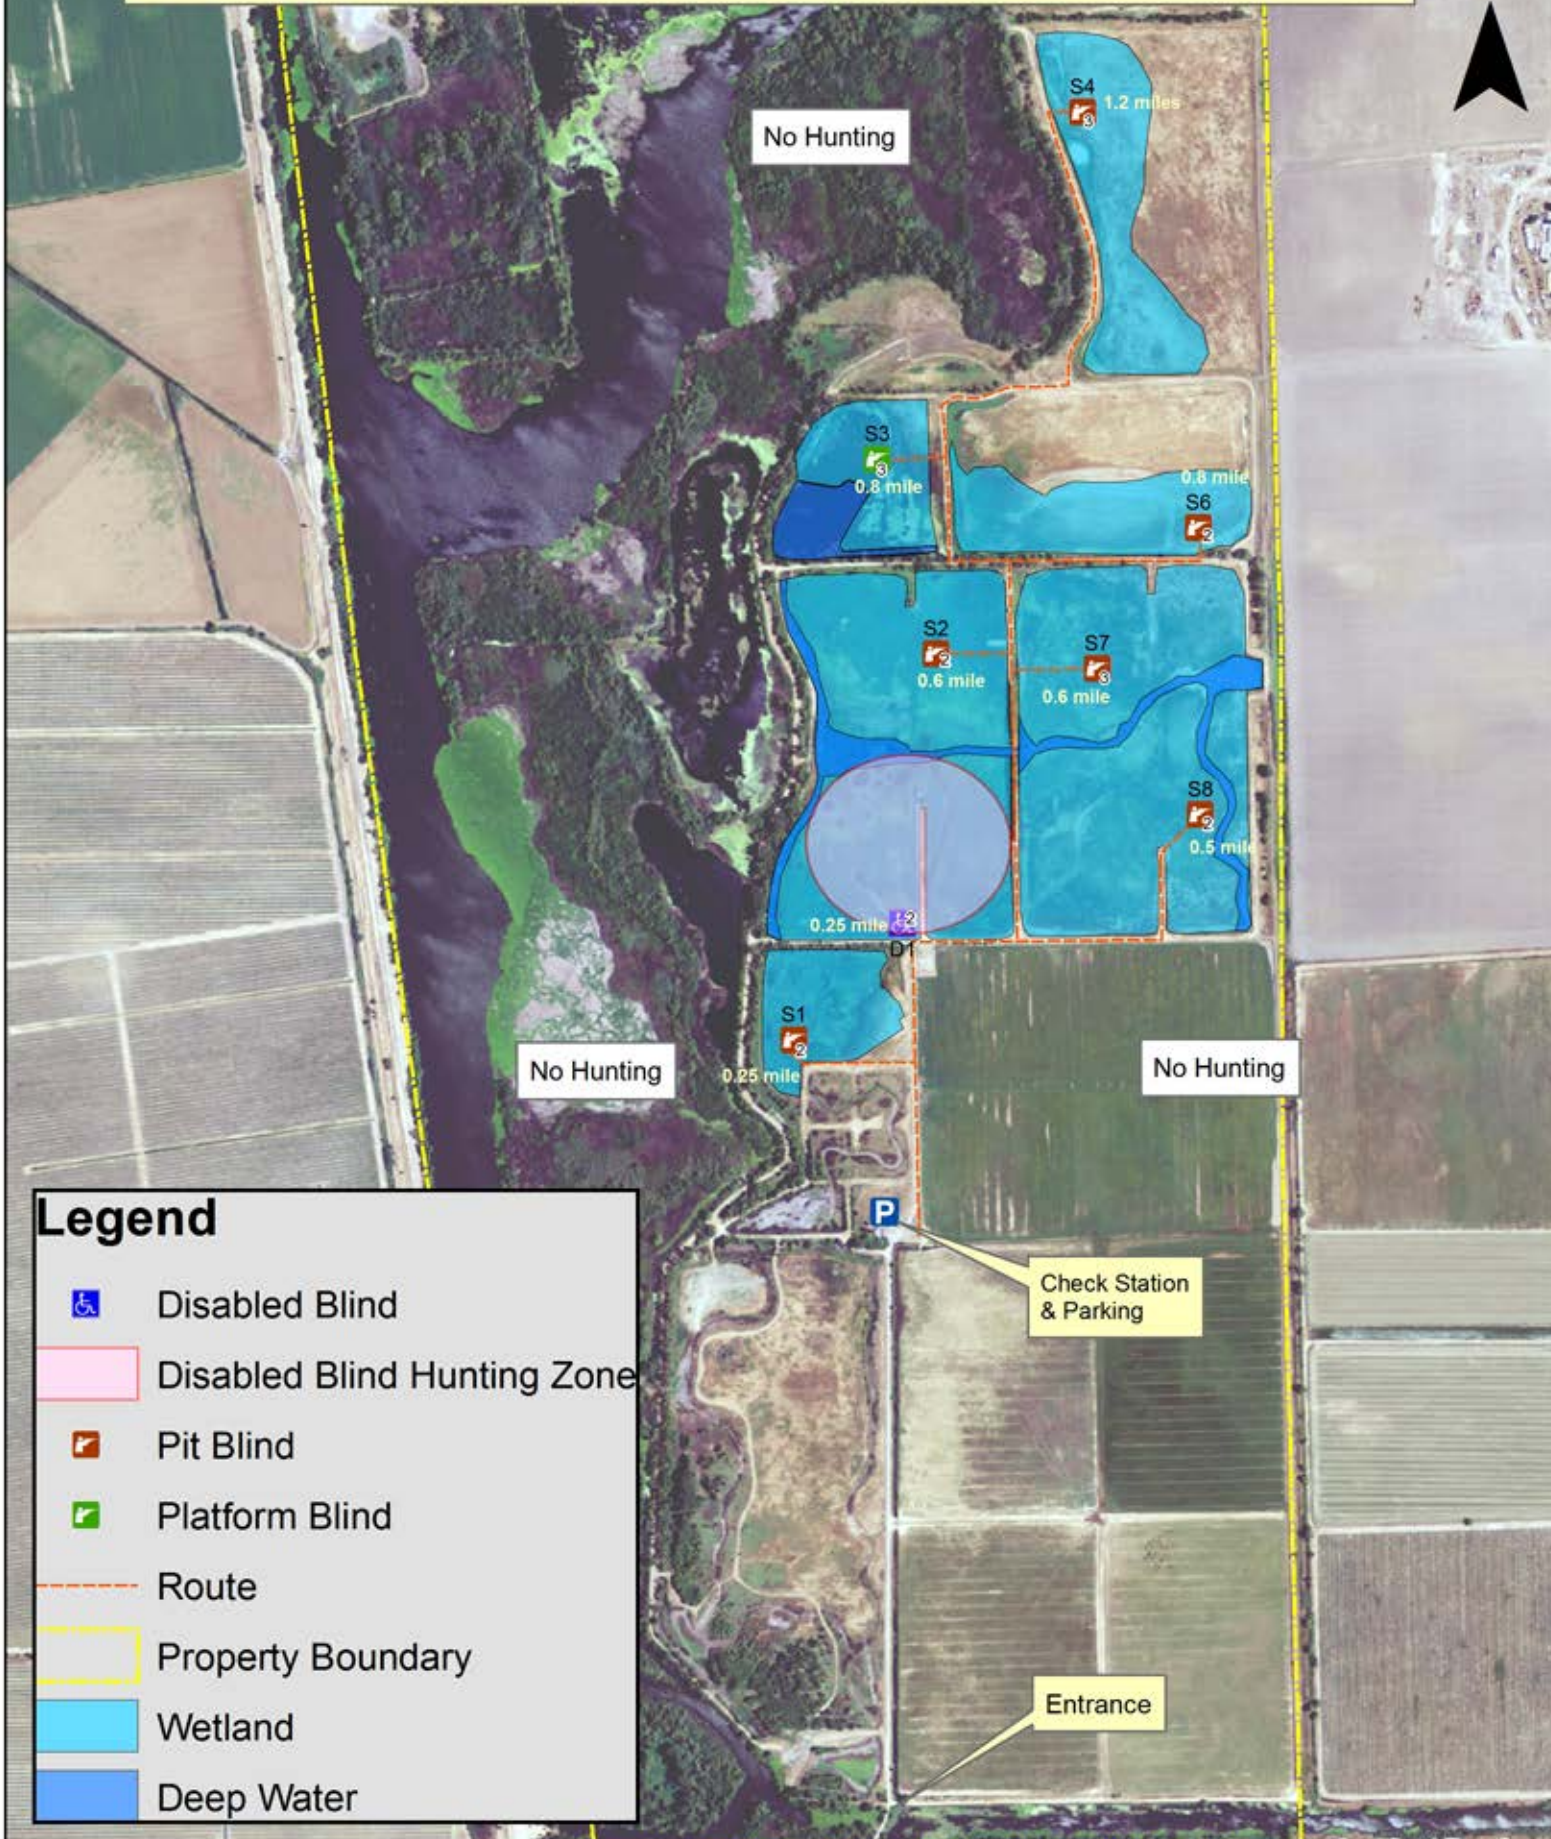

Stone Lakes NWR - Sun River Unit Blind Locations

N

Legend

- Disabled Blind
- Disabled Blind Hunting Zone
- Pit Blind
- Platform Blind
- Route
- Property Boundary
- Wetland
- Deep Water

0 0.125 0.25 0.5 Miles

Lambert Road